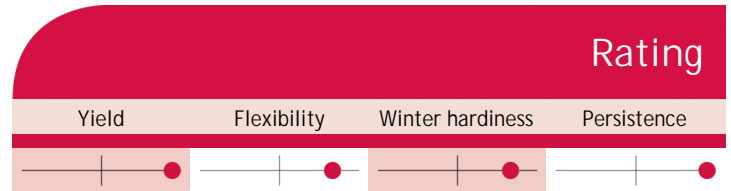

TIVOLI

Lolium perenne

Perennial ryegrass late 4N

Yield, yield, yield!

- Remarkable high overall yields
- Very late maturity
- Very good persistence
- Beneficial winterhardiness

Spring Growth

Although a late variety, TIVOLI shows a very good early spring growth compared to other late types. This gives excellent flexibility in the spring for high quality forage without stem formation.

Very Broad Adaptation

TIVOLI has proved to be very broad adapted as it has been listed and recommended more or less all over Europe.

Mixtures

TIVOLI is an excellent variety for mixtures for grazing and also conservation, and is very compatible with the other mixture components by its erect growth. This allowing maximum yield benefits.